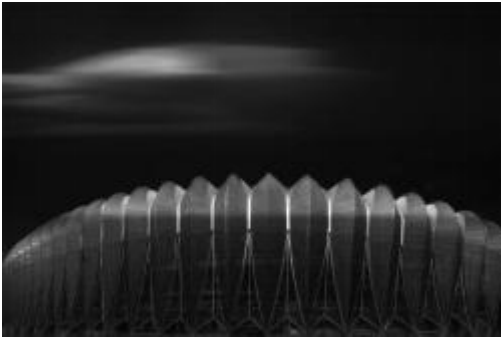

WPU E-CERT HM

RIZHAO WEST WILLOW

DENGCAI LI

CHINA