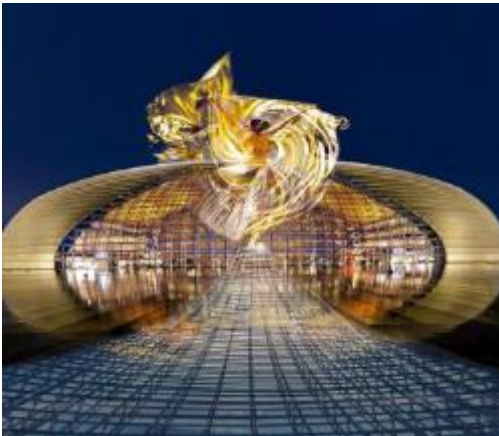

WPU E-CERT HM

AVENUE OF STARS

JUANJUAN SHEN

CHINA