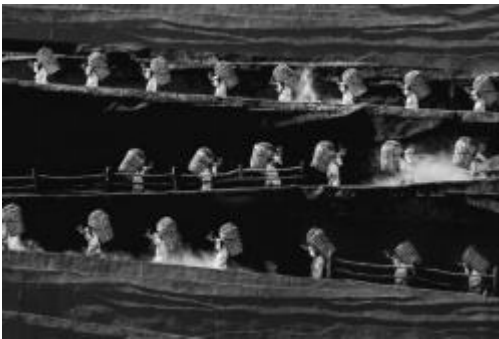

WPU E-CERT GOLD

LABOR CREATES HAPPINESS

RUYU DAI

CHINA