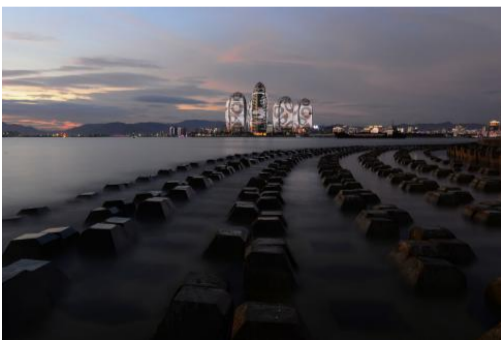

WPU GOLD

OFFSHORE ARCHITECTURE 11

ZHICAI REN

CHINA