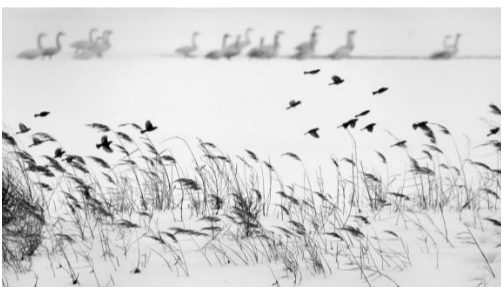

WPU SILVER

HARMONIOUS HOME

HONGYAO TIAN

CHINA