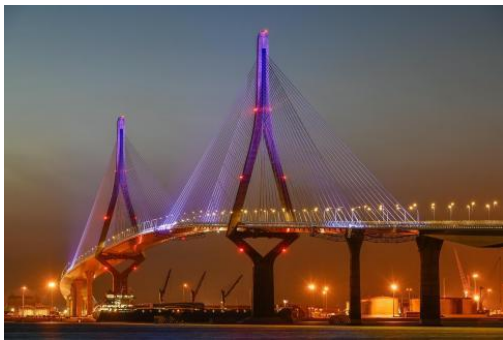

WPU BRONZE

AMANECEER ENTRE DOS LUCES

JOAQUIN SALINAS D 麓 ANGLADA

SPAIN